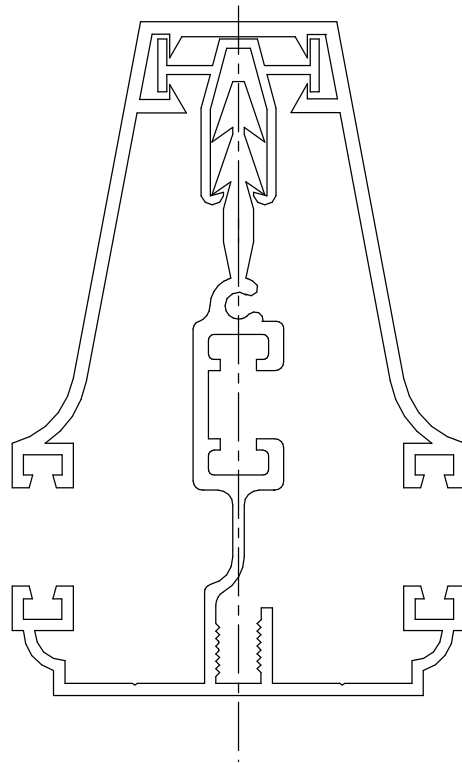

Section 2 Details

Aluminium thermally broken roof glazing

Application Details & Drawings

B35 Simplex Bar
25mm Glazing

B35 Simplex Bar

Single Glass

B35 Simplex Bar Square Cap

Telephone: 0044 (0)871 250 4711
Fax: 0044 (0)121 210 7538
E-mail: sales@martsystems.com

27/10/2008

Section 2 Simplex - 4

Eaves Beam & Simplex Bar with B3 Carrier

Wall Plate & Simplex Bar