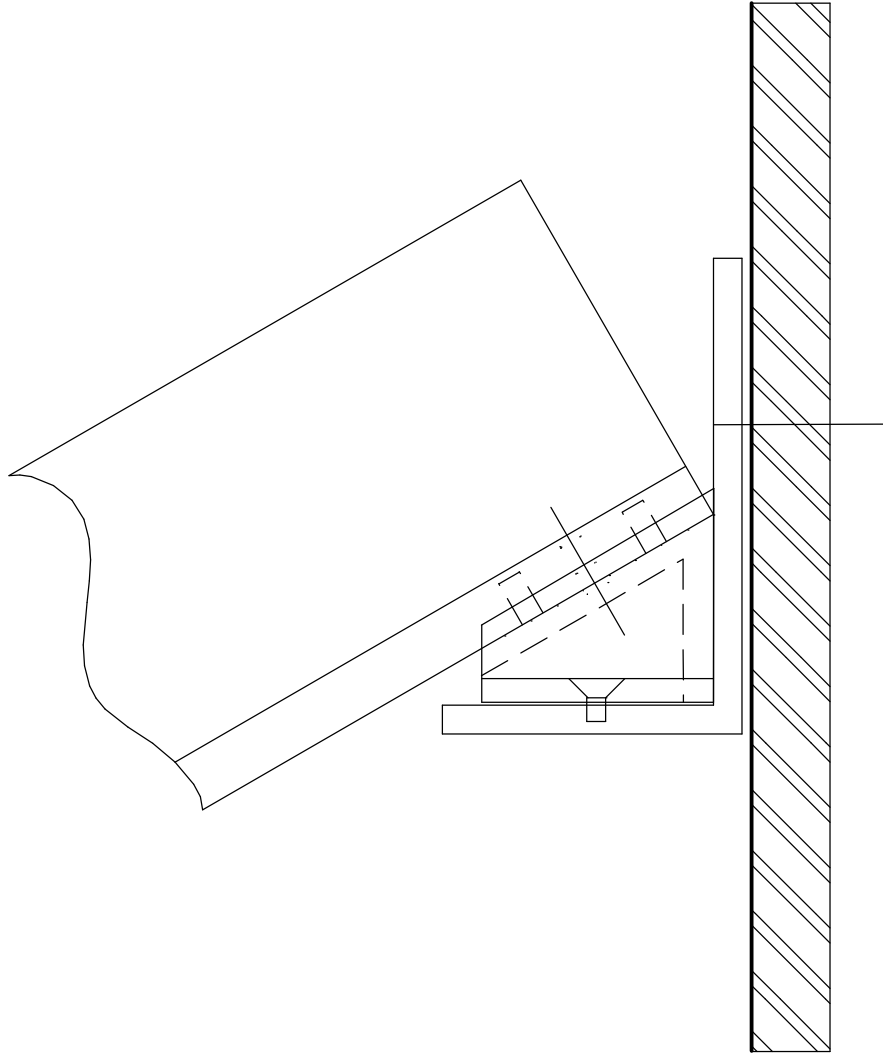

Section 2 Details

Aluminium thermally broken roof glazing

Application Details & Drawings

B35 Simplex Bar
25mm Glazing

B35 Simplex Bar

Single Glass

B35 Simplex Bar Square Cap

Telephone: 0044 (0)871 250 4711
Fax: 0044 (0)121 210 7538
E-mail: sales@martsystems.com

27/10/2008

Section 2 Simplex - 4

Eaves Beam & Simplex Bar with B3 Carrier

Wall Plate & Simplex Bar