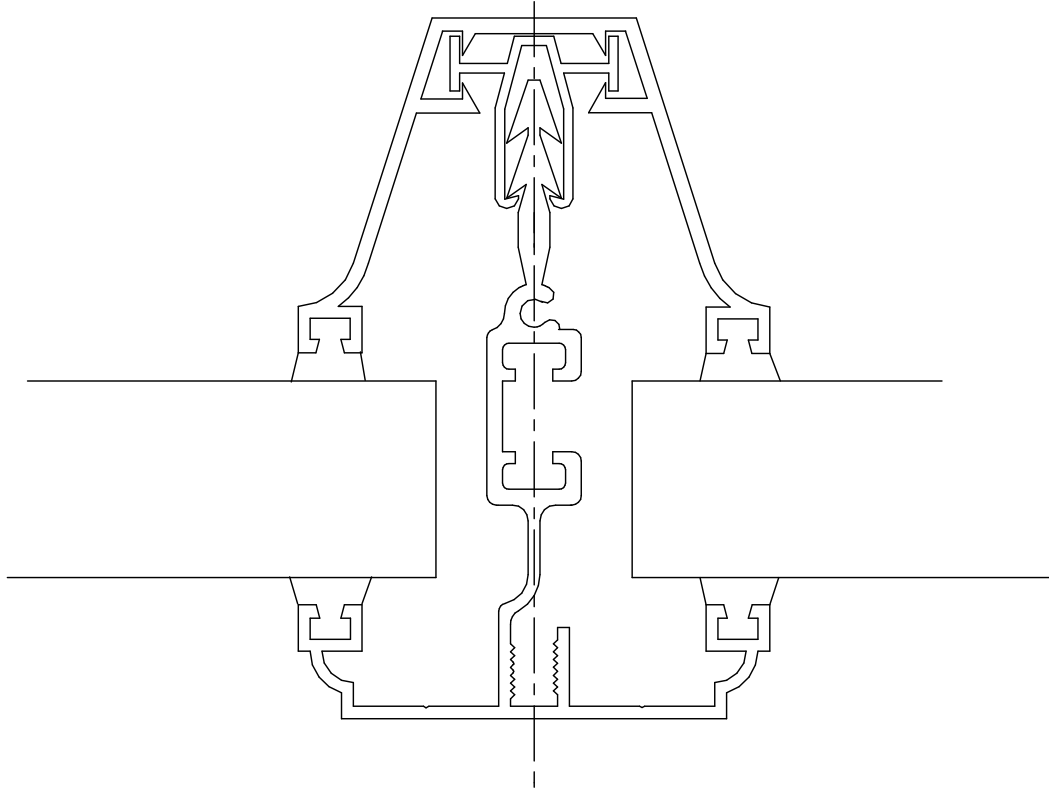

Section 2 Details

Aluminium thermally broken roof glazing

Application Details & Drawings

B35 Simplex Bar
25mm Glazing

B35 Simplex Bar

Single Glass

B35 Simplex Bar Square Cap

Telephone: 0044 (0)871 250 4711
Fax: 0044 (0)121 210 7538
E-mail: sales@martsystems.com

27/10/2008

Section 2 Simplex - 4

Eaves Beam & Simplex Bar with B3 Carrier

Wall Plate & Simplex Bar