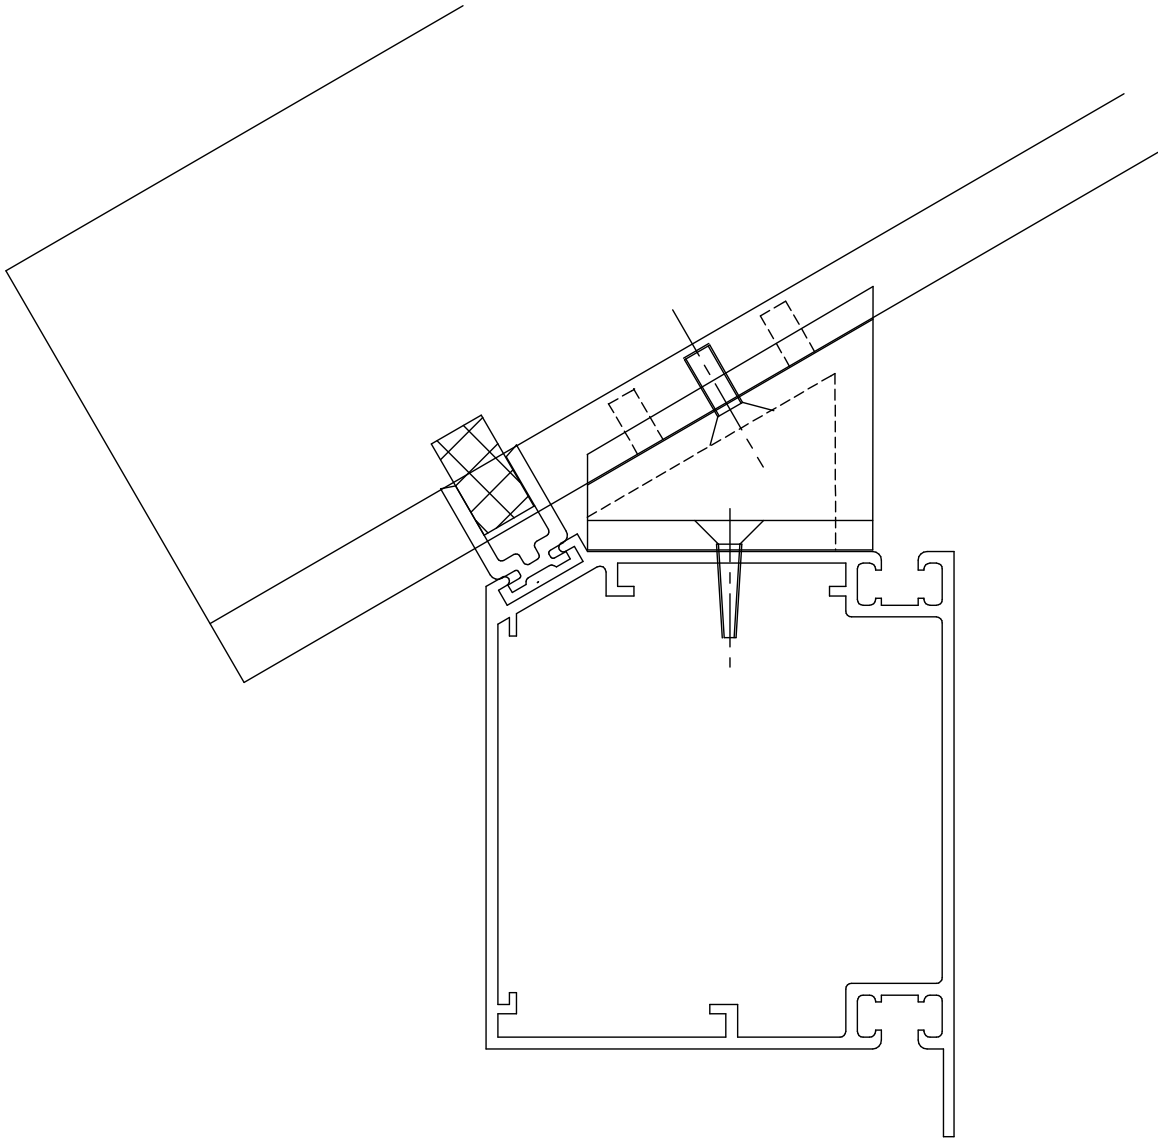

Section 2 Details

Aluminium thermally broken roof glazing

Application Details & Drawings

B35 Simplex Bar
25mm Glazing

B35 Simplex Bar

Single Glass

B35 Simplex Bar Square Cap

Telephone: 0044 (0)871 250 4711
Fax: 0044 (0)121 210 7538
E-mail: sales@martsystems.com

27/10/2008

Section 2 Simplex - 4

Eaves Beam & Simplex Bar with B3 Carrier

Wall Plate & Simplex Bar