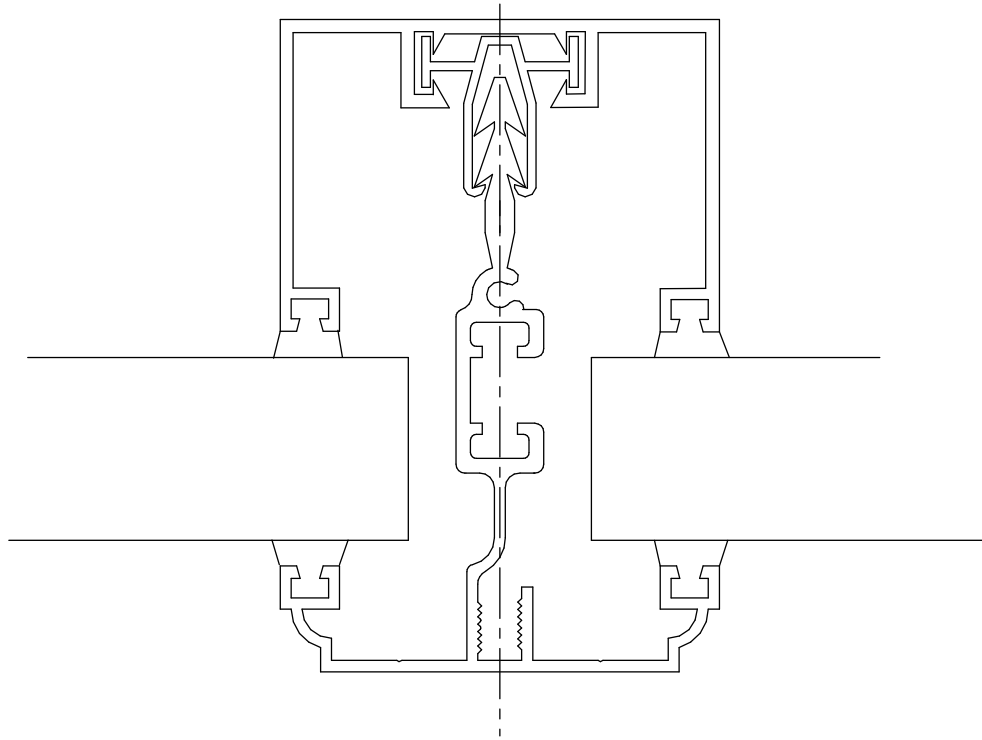

Section 2 Details

Aluminium thermally broken roof glazing

Application Details & Drawings

B35 Simplex Bar
25mm Glazing

B35 Simplex Bar

Single Glass

B35 Simplex Bar Square Cap

Telephone: 0044 (0)871 250 4711
Fax: 0044 (0)121 210 7538
E-mail: sales@martsystems.com

27/10/2008

Section 2 Simplex - 4

Eaves Beam & Simplex Bar with B3 Carrier

Wall Plate & Simplex Bar