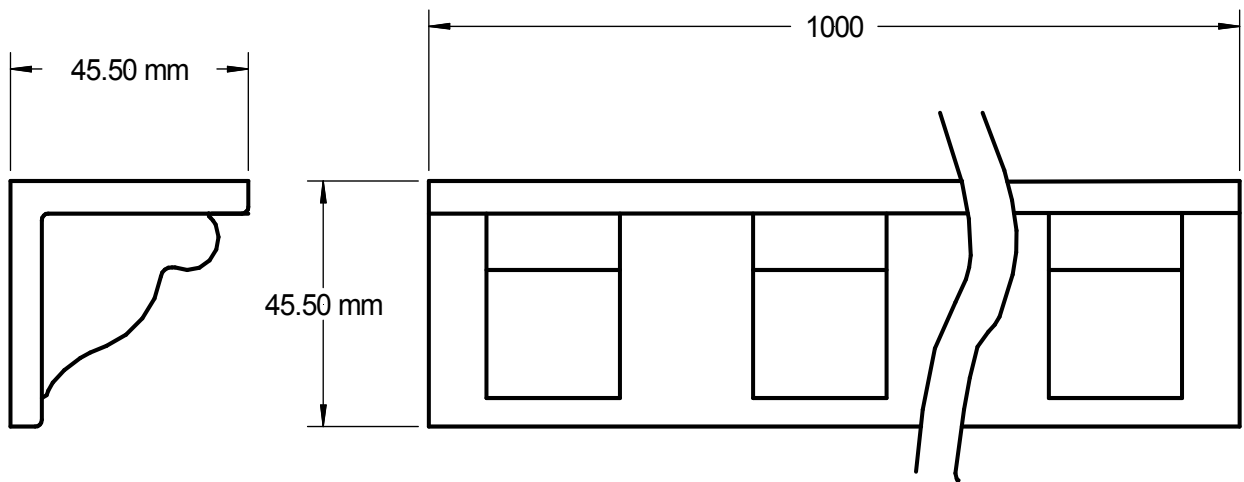

ATB3 Tie Bar Side Bracket

ADM1 Dentil Mould